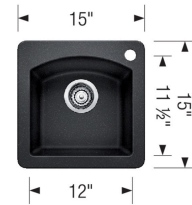

DIAMOND BAR DUAL MOUNT SILGRANIT

Sink Specifications

Color	SKU
Café	440202
Metallic Gray	440203
Anthracite	440204
White	440205
Biscuit	440206
Truffle	441295
Cinder	441477
Concrete Gray	442754
Coal Black	442915

Design and Planning Tips

- Min cabinet size: 15 in
- Bowl depth: 8 in (203.0 mm)

What is included:

Sink clips
Installation instructions
Cut-out template
Limited Lifetime Warranty

Drop-in or Undermount installation
Minimum cabinet size (drop-in) 15"
Minimum cabinet size (undermount) 18"

Cut-out Dimensions:

Cut-out Length: 14.25"

Cut-out Width: 11.25"

Cut-out Below Counter Depth: 7.21"

Sink Bowl Dimensions:

Sink Bowl Length (left-to-right): 12"

Sink Bowl Width (front-to-back): 11.63"

Sink Bowl Depth: 8"